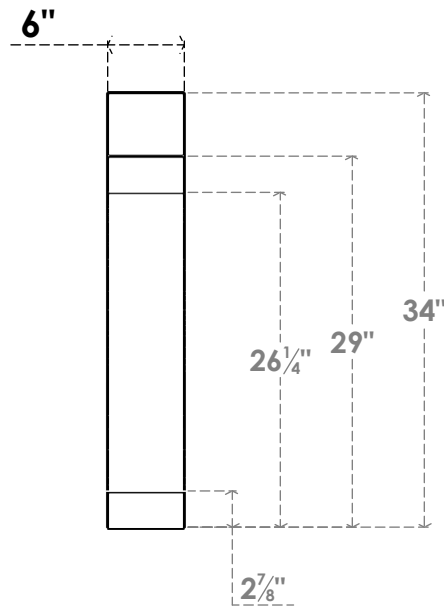

# ITEM NUMBER: BRCPC060X28000X34000LEC

6"W X 28"D X 34"H LEGACY ARCHITECTURAL GRADE PVC CLOSED KNEE BRACE

**SIDE PROFILE**

**FRONT PROFILE**

**ISOMETRIC**

EKENA MILLWORK  
2300 WEST MAIN ST.  
CLARKSVILLE, TX 75426  
TOLL FREE: 866-607-0453  
WWW.EKENAMILLWORK.COM

NOTES

1. INSTALLATION TO BE COMPLETED IN ACCORDANCE WITH MANUFACTURER'S SPECIFICATIONS.
2. DRAWING MAY NOT BE TO SCALE
3. THIS DRAWING IS INTENDED FOR DESIGN AND PLANNING PURPOSES ONLY.
4. ALL INFORMATION CONTAINED HEREIN WAS CURRENT AT THE TIME OF DEVELOPMENT BUT MUST BE REVIEWED AND APPROVED BY THE PRODUCT MANUFACTURER TO BE CONSIDERED ACCURATE.
5. ARCHITECTURAL GRADE PVC PRODUCTS ARE MADE FROM EXPANDED CELLULAR PVC AND COME NATURALLY WHITE BUT MAY BE PAINTED