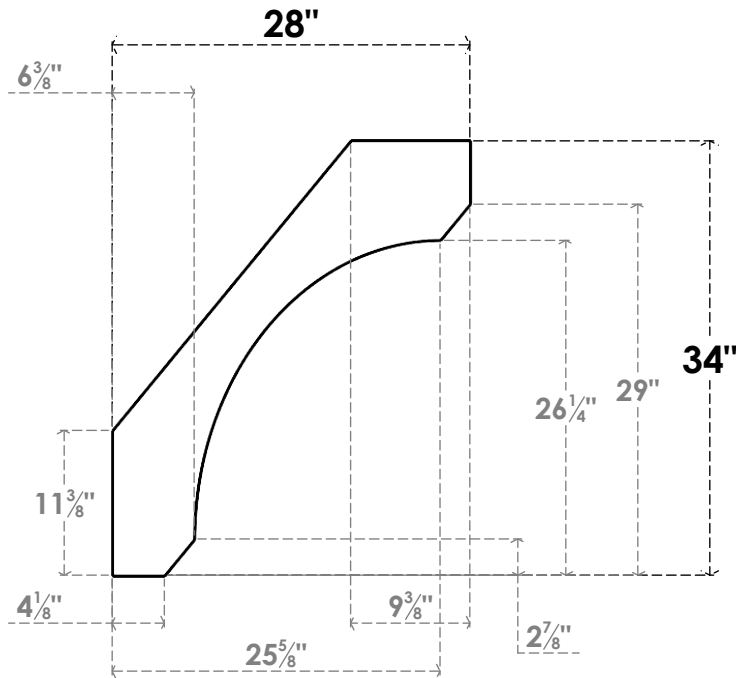

# ITEM NUMBER: BRCPC060X28000X34000LEC

6"W X 28"D X 34"H LEGACY ARCHITECTURAL GRADE PVC CLOSED KNEE BRACE

**SIDE PROFILE**

**FRONT PROFILE**

**ISOMETRIC**

EKENA MILLWORK  
2300 WEST MAIN ST.  
CLARKSVILLE, TX 75426  
TOLL FREE: 866-607-0453  
WWW.EKENAMILLWORK.COM